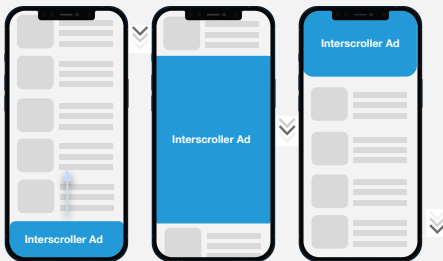

dubizzle Advertising

Ad Specs

2023

Display Ads

Skin

1920x1000

File size under 300 KB
JPG, PNG, and PSD files accepted
130 pixels on both left and right rail

Half Page

300x600

File size under 200 KB
JPG, GIF, PNG, and HTML5 files accepted

Interscroller

600x1200

File size under 250 KB
JPG, and PNG files accepted

Medium Rectangle

300x250

File size under 150 KB
JPG, GIF, PNG, and HTML5 files accepted

Billboard

970x250

File size under 250 KB
JPG, GIF, PNG, and HTML5 files accepted

Native Ads

Native Seller

Shows on success page after posting an ad

- Title is under 50 characters
- Description is under 200 characters
- CTA is under 15 characters

Native Recommendation

Shows on details pageview

- Title is under 50 characters
- Description is under 200 characters
- CTA is under 15 characters

Other Ads

Email Direct Marketing

Width is under 700 pixels

HTML, using tables instead of divs